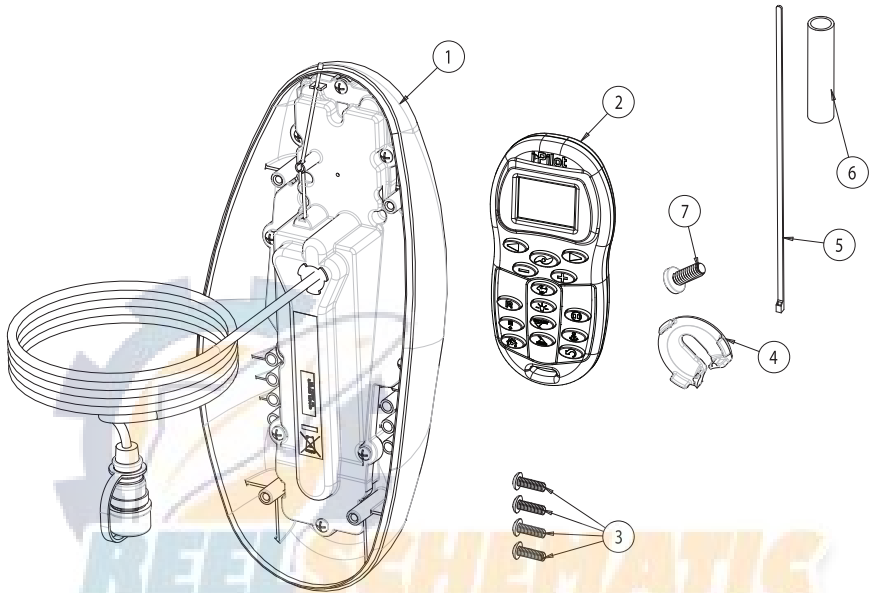

PARTS LIST VIEW TERROVA

ITEM #	PART NUMBER	DESCRIPTION	QTY
1	2990270	I-PILOT CONTROLLER, TERROVA	1
2	2994170	REMOTE, ASSEMBLY I-PILOT	1
3	2372100	SCREW, #8-18 X 5/8" SS	4
4*	2377152	MANUAL, I-PILOT	1
5*	2377153	MANUAL, I-PILOT QUICK REFERENCE GUIDE	1
6*	2370817	LANYARD, REMOTE WITH CARABINEER	1

* Not Shown In Exploded View

INSTALLATION

PARTS LIST VIEW RIPTIDE ST

ITEM #	PART NUMBER	DESCRIPTION	QTY
1	2990271	I-PILOT CONTROLLER, RIPTIDE ST	1
2	2994170	REMOTE, ASSEMBLY I-PILOT	1
3	2372100	SCREW, #8-18 X 5/8" SS	4
4*	2377152	MANUAL, I-PILOT	1
5*	2377153	MANUAL, I-PILOT QUICK REFERENCE GUIDE	1
6*	2370817	LANYARD, REMOTE WITH CARABINEER	1

* Not Shown In Exploded View

PARTS LIST VIEW POWERDRIVE V2

ITEM #	PART NUMBER	DESCRIPTION	QTY
1	2990272	I-PILOT CONTROLLER, POWERDRIVE V2	1
2	2994170	REMOTE, ASSEMBLY I-PILOT	1
3	2372100	SCREW, #8-18 X 5/8" SS	4
4	2224704	INSERT PLUG, BLACK SLOTTED	1
5	2376312	TIE, NYLON	5
6	2375403	HEAT SHRINK, .375 X 2 ADHESIVE LINED 3:1	4
7	2303430	SCREW - 1/4 - 20 X 5/8 - SELFTAP ZP	2
8*	2377152	MANUAL, I-PILOT	1
9*	2377153	MANUAL, I-PILOT QUICK REFERENCE GUIDE	1
10*	2370817	LANYARD, REMOTE WITH CARABINEER	1

* Not Shown In Exploded View

INSTALLATION

PARTS LIST VIEW RIPTIDE SP

ITEM #	PART NUMBER	DESCRIPTION	QTY
1	2990273	I-PILOT CONTROLLER, RIPTIDE SP	1
2	2994170	REMOTE, ASSEMBLY I-PILOT	1
3	2372100	SCREW, #8-18 X 5/8" SS	4
4	2224705	INSERT PLUG, WHITE SLOTTED	1
5	2376312	TIE, NYLON	5
6	2375403	HEAT SHRINK, .375 X 2 ADHESIVE LINED 3:1	10
7	2332104	SCREW - 1/4 - 20 X 5/8 SS	2
8*	2377152	MANUAL, I-PILOT	1
9*	2377153	MANUAL, I-PILOT QUICK REFERENCE GUIDE	1
10*	2370817	LANYARD, REMOTE WITH CARABINEER	1