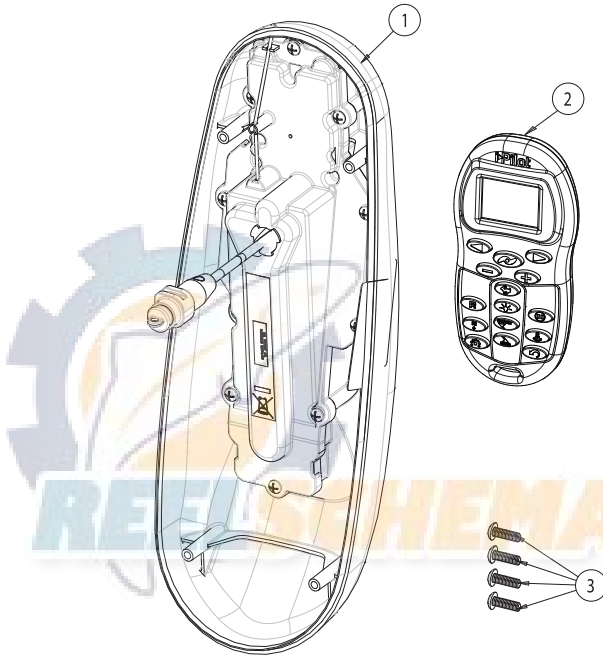

PARTS LIST VIEW TERROVA

ITEM #	PART NUMBER	DESCRIPTION	QTY
1	2990270	I-PILOT CONTROLLER, TERROVA	1
2	2994170	REMOTE, ASSEMBLY I-PILOT	1
3	2372100	SCREW, #8-18 X 5/8" SS	4
4*	2377152	MANUAL, I-PILOT	1
5*	2377153	MANUAL, I-PILOT QUICK REFERENCE GUIDE	1
6*	2370817	LANYARD, REMOTE WITH CARABINEER	1

* Not Shown In Exploded View

INSTALLATION

PARTS LIST VIEW RIPTIDE ST

ITEM #	PART NUMBER	DESCRIPTION	QTY
1	2990271	I-PILOT CONTROLLER, RIPTIDE ST	1
2	2994170	REMOTE, ASSEMBLY I-PILOT	1
3	2372100	SCREW, #8-18 X 5/8" SS	4
4*	2377152	MANUAL, I-PILOT	1
5*	2377153	MANUAL, I-PILOT QUICK REFERENCE GUIDE	1
6*	2370817	LANYARD, REMOTE WITH CARABINEER	1

* Not Shown In Exploded View

PARTS LIST VIEW POWERDRIVE V2

ITEM #	PART NUMBER	DESCRIPTION	QTY
1	2990272	I-PILOT CONTROLLER, POWERDRIVE V2	1
2	2994170	REMOTE, ASSEMBLY I-PILOT	1
3	2372100	SCREW, #8-18 X 5/8" SS	4
4	2224704	INSERT PLUG, BLACK SLOTTED	1
5	2376312	TIE, NYLON	5
6	2375403	HEAT SHRINK, .375 X 2 ADHESIVE LINED 3:1	4
7	2303430	SCREW - 1/4 - 20 X 5/8 - SELFTAP ZP	2
8*	2377152	MANUAL, I-PILOT	1
9*	2377153	MANUAL, I-PILOT QUICK REFERENCE GUIDE	1
10*	2370817	LANYARD, REMOTE WITH CARABINEER	1

* Not Shown In Exploded View

INSTALLATION

PARTS LIST VIEW RIPTIDE SP

ITEM #	PART NUMBER	DESCRIPTION	QTY
1	2990273	I-PILOT CONTROLLER, RIPTIDE SP	1
2	2994170	REMOTE, ASSEMBLY I-PILOT	1
3	2372100	SCREW, #8-18 X 5/8" SS	4
4	2224705	INSERT PLUG, WHITE SLOTTED	1
5	2376312	TIE, NYLON	5
6	2375403	HEAT SHRINK, .375 X 2 ADHESIVE LINED 3:1	10
7	2332104	SCREW - 1/4 - 20 X 5/8 SS	2
8*	2377152	MANUAL, I-PILOT	1
9*	2377153	MANUAL, I-PILOT QUICK REFERENCE GUIDE	1
10*	2370817	LANYARD, REMOTE WITH CARABINEER	1