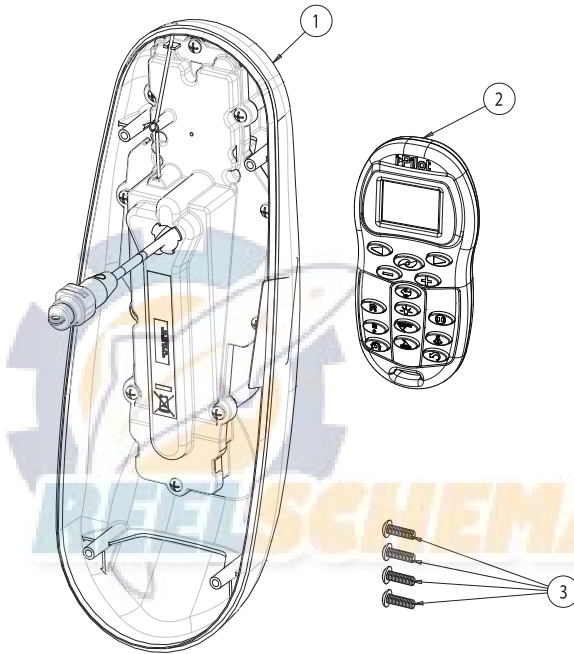

PARTS LIST VIEW TERROVA

ITEM #	PART NUMBER	DESCRIPTION	QTY
1	2990270	I-PILOT CONTROLLER, TERROVA	1
2	2994170	REMOTE, ASSEMBLY I-PILOT	1
3	2372100	SCREW, #8-18 X 5/8" SS	4
4*	2377152	MANUAL, I-PILOT	1
5*	2377153	MANUAL, I-PILOT QUICK REFERENCE GUIDE	1
6*	2370817	LANYARD, REMOTE WITH CARABINEER	1

* Not Shown In Exploded View

INSTALLATION

PARTS LIST VIEW RIPTIDE ST

ITEM #	PART NUMBER	DESCRIPTION	QTY
1	2990271	I-PILOT CONTROLLER, RIPTIDE ST	1
2	2994170	REMOTE, ASSEMBLY I-PILOT	1
3	2372100	SCREW, #8-18 X 5/8" SS	4
4*	2377152	MANUAL, I-PILOT	1
5*	2377153	MANUAL, I-PILOT QUICK REFERENCE GUIDE	1
6*	2370817	LANYARD, REMOTE WITH CARABINEER	1

* Not Shown In Exploded View

PARTS LIST VIEW POWERDRIVE V2

ITEM #	PART NUMBER	DESCRIPTION	QTY
1	2990272	I-PILOT CONTROLLER, POWERDRIVE V2	1
2	2994170	REMOTE, ASSEMBLY I-PILOT	1
3	2372100	SCREW, #8-18 X 5/8" SS	4
4	2224704	INSERT PLUG, BLACK SLOTTED	1
5	2376312	TIE, NYLON	5
6	2375403	HEAT SHRINK, .375 X 2 ADHESIVE LINED 3:1	4
7	2303430	SCREW - 1/4 - 20 X 5/8 - SELFTAP ZP	2
8*	2377152	MANUAL, I-PILOT	1
9*	2377153	MANUAL, I-PILOT QUICK REFERENCE GUIDE	1
10*	2370817	LANYARD, REMOTE WITH CARABINEER	1

* Not Shown In Exploded View

INSTALLATION

PARTS LIST VIEW RIPTIDE SP

ITEM #	PART NUMBER	DESCRIPTION	QTY
1	2990273	I-PILOT CONTROLLER, RIPTIDE SP	1
2	2994170	REMOTE, ASSEMBLY I-PILOT	1
3	2372100	SCREW, #8-18 X 5/8" SS	4
4	2224705	INSERT PLUG, WHITE SLOTTED	1
5	2376312	TIE, NYLON	5
6	2375403	HEAT SHRINK, .375 X 2 ADHESIVE LINED 3:1	10
7	2332104	SCREW - 1/4 - 20 X 5/8 SS	2
8*	2377152	MANUAL, I-PILOT	1
9*	2377153	MANUAL, I-PILOT QUICK REFERENCE GUIDE	1
10*	2370817	LANYARD, REMOTE WITH CARABINEER	1