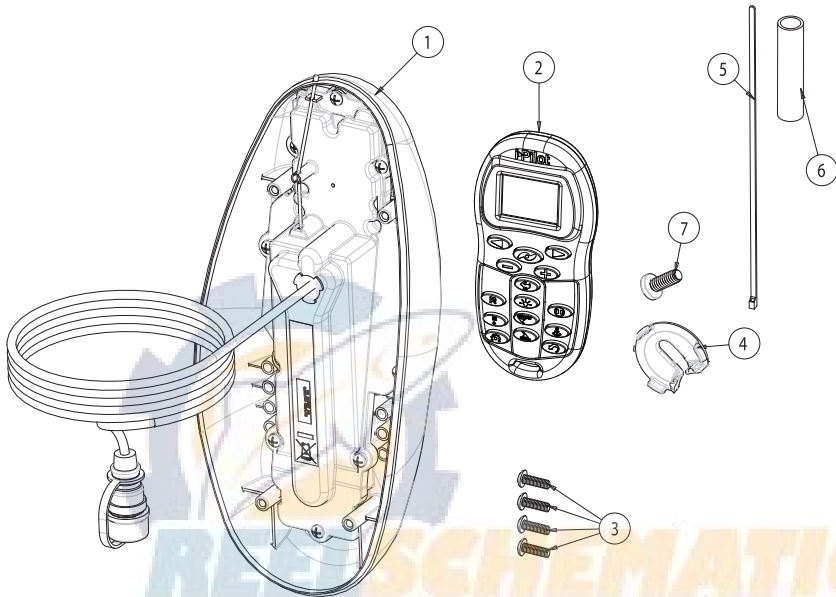

PARTS LIST VIEW TERROVA

ITEM #	PART NUMBER	DESCRIPTION	QTY
1	2990270	I-PILOT CONTROLLER, TERROVA	1
2	2994170	REMOTE, ASSEMBLY I-PILOT	1
3	2372100	SCREW, #8-18 X 5/8" SS	4
4*	2377152	MANUAL, I-PILOT	1
5*	2377153	MANUAL, I-PILOT QUICK REFERENCE GUIDE	1
6*	2370817	LANYARD, REMOTE WITH CARABINEER	1

* Not Shown In Exploded View

INSTALLATION

PARTS LIST VIEW RIPTIDE ST

ITEM #	PART NUMBER	DESCRIPTION	QTY
1	2990271	I-PILOT CONTROLLER, RIPTIDE ST	1
2	2994170	REMOTE, ASSEMBLY I-PILOT	1
3	2372100	SCREW, #8-18 X 5/8" SS	4
4*	2377152	MANUAL, I-PILOT	1
5*	2377153	MANUAL, I-PILOT QUICK REFERENCE GUIDE	1
6*	2370817	LANYARD, REMOTE WITH CARABINEER	1

* Not Shown In Exploded View

PARTS LIST VIEW POWERDRIVE V2

ITEM #	PART NUMBER	DESCRIPTION	QTY
1	2990272	I-PILOT CONTROLLER, POWERDRIVE V2	1
2	2994170	REMOTE, ASSEMBLY I-PILOT	1
3	2372100	SCREW, #8-18 X 5/8" SS	4
4	2224704	INSERT PLUG, BLACK SLOTTED	1
5	2376312	TIE, NYLON	5
6	2375403	HEAT SHRINK, .375 X 2 ADHESIVE LINED 3:1	4
7	2303430	SCREW - 1/4 - 20 X 5/8 - SELFTAP ZP	2
8*	2377152	MANUAL, I-PILOT	1
9*	2377153	MANUAL, I-PILOT QUICK REFERENCE GUIDE	1
10*	2370817	LANYARD, REMOTE WITH CARABINEER	1

* Not Shown In Exploded View

INSTALLATION

PARTS LIST VIEW RIPTIDE SP

ITEM #	PART NUMBER	DESCRIPTION	QTY
1	2990273	I-PILOT CONTROLLER, RIPTIDE SP	1
2	2994170	REMOTE, ASSEMBLY I-PILOT	1
3	2372100	SCREW, #8-18 X 5/8" SS	4
4	2224705	INSERT PLUG, WHITE SLOTTED	1
5	2376312	TIE, NYLON	5
6	2375403	HEAT SHRINK, .375 X 2 ADHESIVE LINED 3:1	10
7	2332104	SCREW - 1/4 - 20 X 5/8 SS	2
8*	2377152	MANUAL, I-PILOT	1
9*	2377153	MANUAL, I-PILOT QUICK REFERENCE GUIDE	1
10*	2370817	LANYARD, REMOTE WITH CARABINEER	1